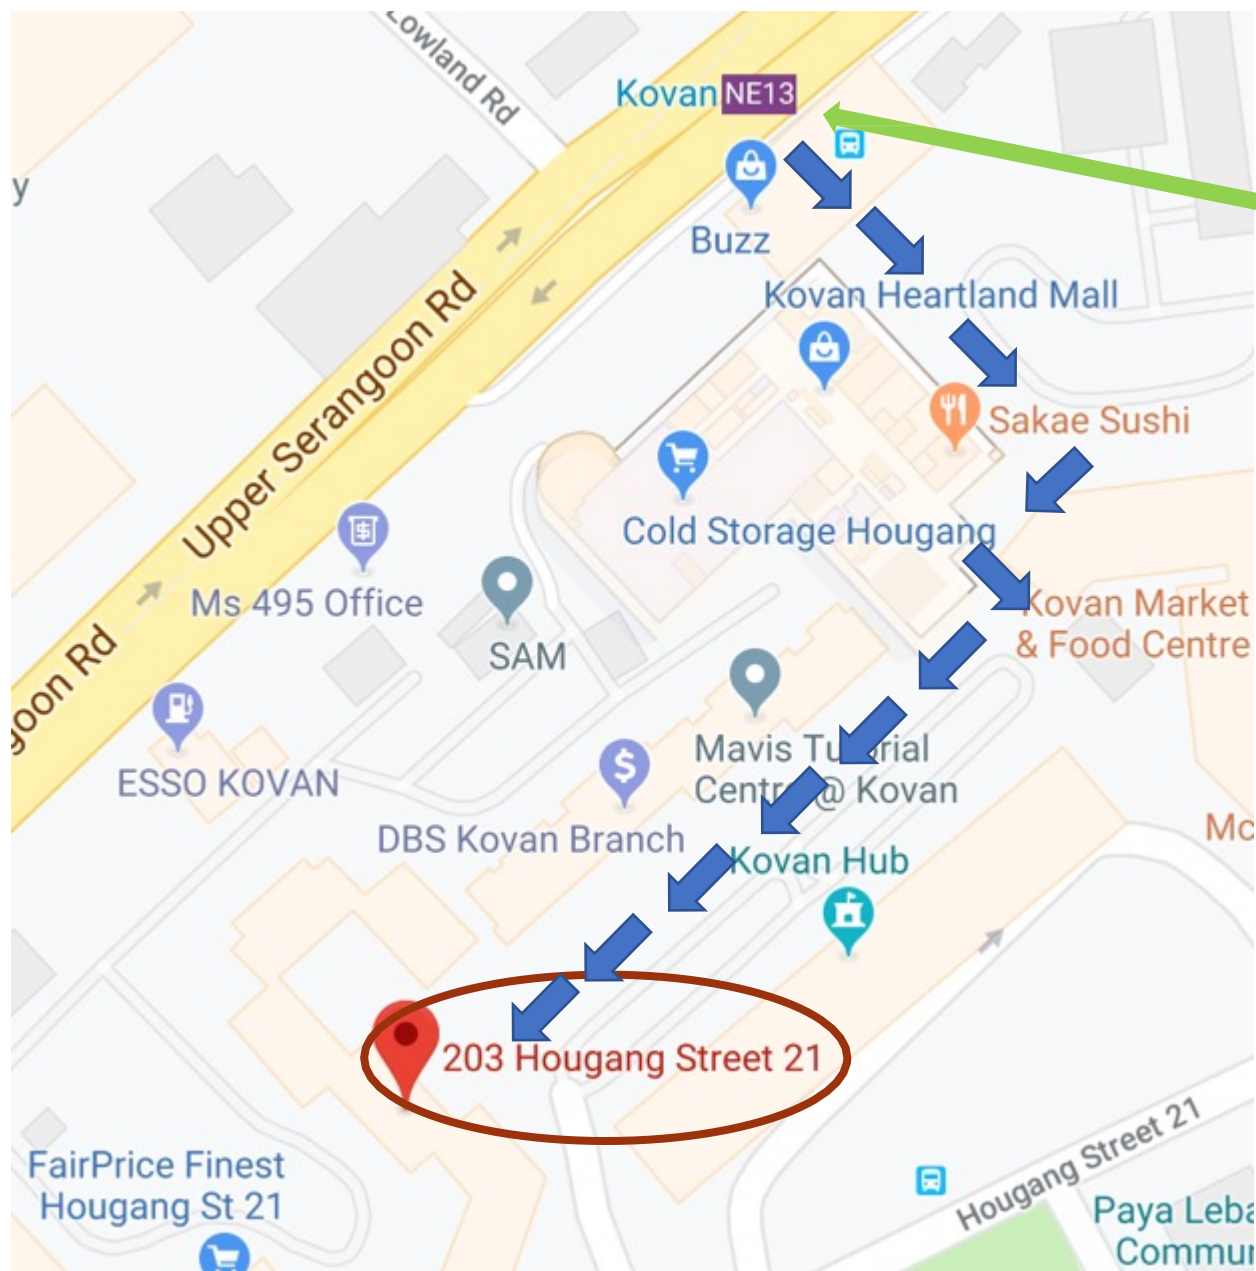

Directions to Click Office

Click Office

203 Hougang St 21
#04-83

Singapore 530203
(Near Kovan MRT)

*Note: Access from **Lift A***

PARKING

HDB Carpark Blk 201-204
Multi-Storey Carpark Blk 220

Getting there by train

- At Kovan Station, take **Exit C (Heartland Mall)**.
- Walk past Heartland Mall.
- Turn **right** near **Guardian**.
- Walk straight until you see **Blk 203 Coffeeshop**.
- Take **Lift A** up to **Level 4**.

Getting there by train

Walk **straight** and take the **stairs on the right**.

Walk **straight**, past **Heartland Mall**.

Getting there by train

**Turn right when you see the
Hawker Center.**

**Walk straight, past
Guardian.**

GETTING THERE BY TRAIN

Turn right when you see the coffeeshop at Blk 203.

Take Lift A beside the coffeeshop, to Level 4.

Lift A

WHERE

**Turn left from the lift.
Click Office (#04-83) is on the right.**

Click Office Entrance